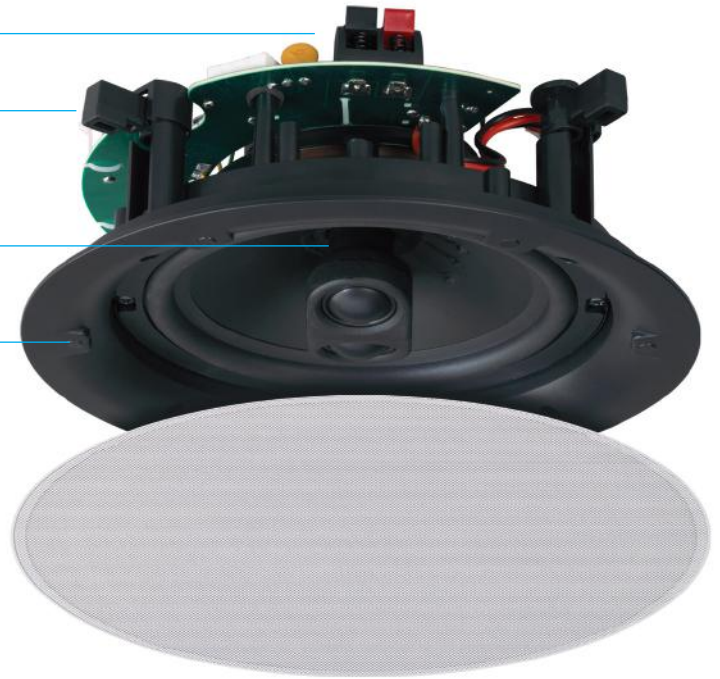

- All the in-ceiling models boast a 6.5" (165mm) polypropylene cone. In the superior 'Performance' variants this is an injection-moulded, mass damped, Nano Particle based driver cone, for lower distortion and colouration.
- Q Install has used cutting edge industrial and acoustic engineering to create a striking bezel and grille design that clips magnetically into place. Circular and square grille options are available to ensure the perfect match for each customer's décor.
- Shallow depth requirement - all models are less than 84 mm deep.
- Q Install speakers utilize 'UL94' flame retardant materials.
- Adjustable high frequency output level feature in the 'Performance' and 'Weatherproof' models.
- Swivel tweeters allow fine-tuning of the installation acoustics.
- Tweeters are fully 'open' on most models avoiding the use of protective bridges through the integration of Automatic Tweeter dome Recovery technology (ATR) that restores the dome after accidental deformation.
- 'Performance' models feature a larger magnet assembly giving a 30% increase in program power handling capability. In addition precision components are utilized in the crossover filters, together with gold plated connectors.

Shallow depth: less than 84mm

Easy to install: 'Dog-leg' fixings

6.5" woofer diameter

Easy access: Magnetic grille fixings

Ultra Discrete: Thin bezel

Square or round grille options available

The Q Install, weatherproof in-ceiling speaker