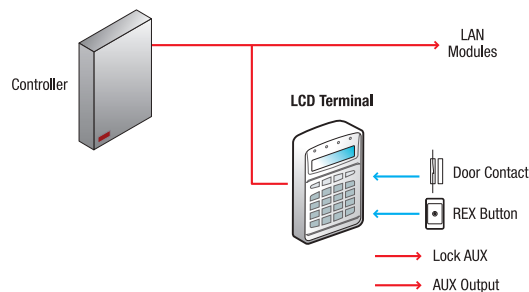

Alarms and events may be monitored and acknowledged, areas may be armed/disarmed, doors may be unlocked/locked and much more. Four status LEDs can be used to display the armed/disarmed state of areas or for other intruder/access control/automation purposes.

The entire Integrati system may be programmed through the Elite Keypad (Macros excluded), allowing the installer to make quick and efficient changes as needed without relying on Integrati software. Multiple languages are also supported through the multi-lingual version.

Features

- May be installed as a flush-mount or surface mount unit
- Backlit rubberised keypad provides tactile feedback
- Four LEDs provide area status, door functions, alarms and other conditions via programming options
- Instant help text available anytime, at the press of a key
- Multi lingual firmware as standard (12 languages)
- Four 'arrow' keys provide quick and convenient access to options in the 'spreadsheet' style menu
- Zone inputs and auxiliary outputs provided onboard the Keypad
- Programmable panic key and duress option
- Built-in module locater buzzer

Connectivity

The Elite LCD Keypad is connected directly to the Integrati RS-485 LAN. Up to 99 Elite LCD Keypads may be installed in a system comprising a single Integrati Controller.

Specifications

Physical