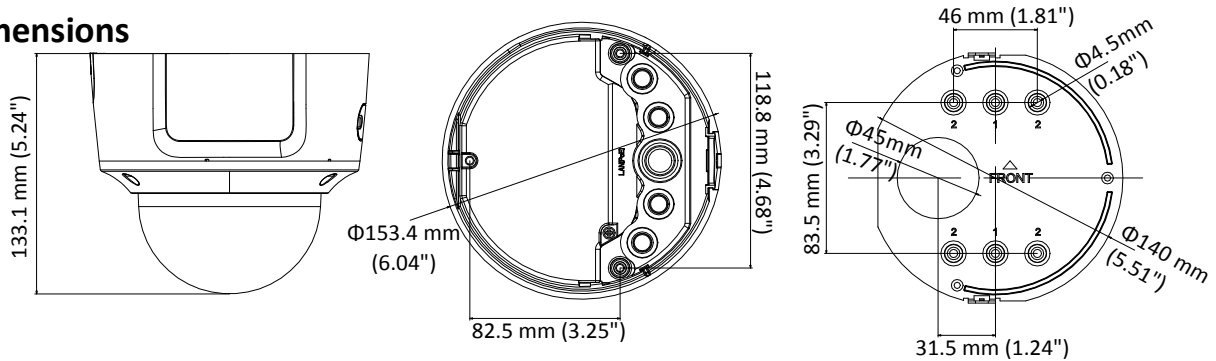

Available Model:

DS-2CD2785FWD-IZS

Dimensions

Accessories

DS-1475ZJ-SUS
Vertical Pole Mount

DS-1476ZJ-SUS
Corner Mount

Distributed by