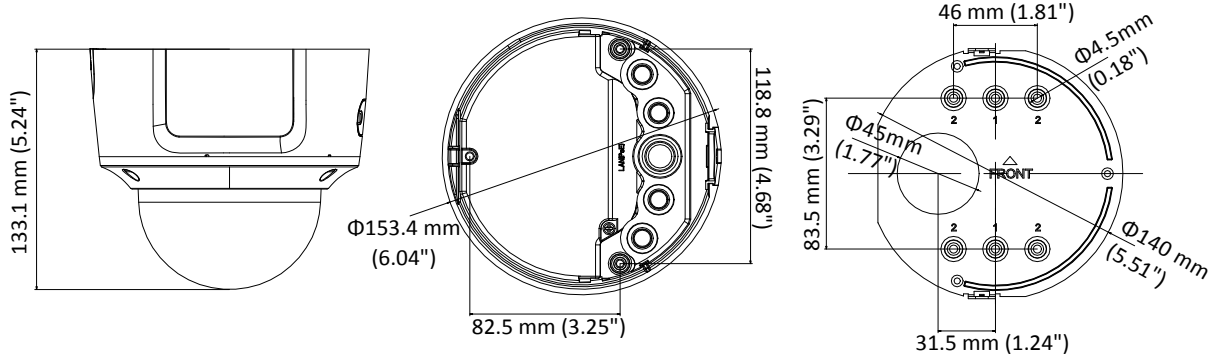

Available Model:

DS-2CD2755FWD-IZS

Dimensions

Accessories

DS-1475ZJ-SUS
Vertical Pole Mount

DS-1476ZJ-SUS
Corner Mount

Distributed by