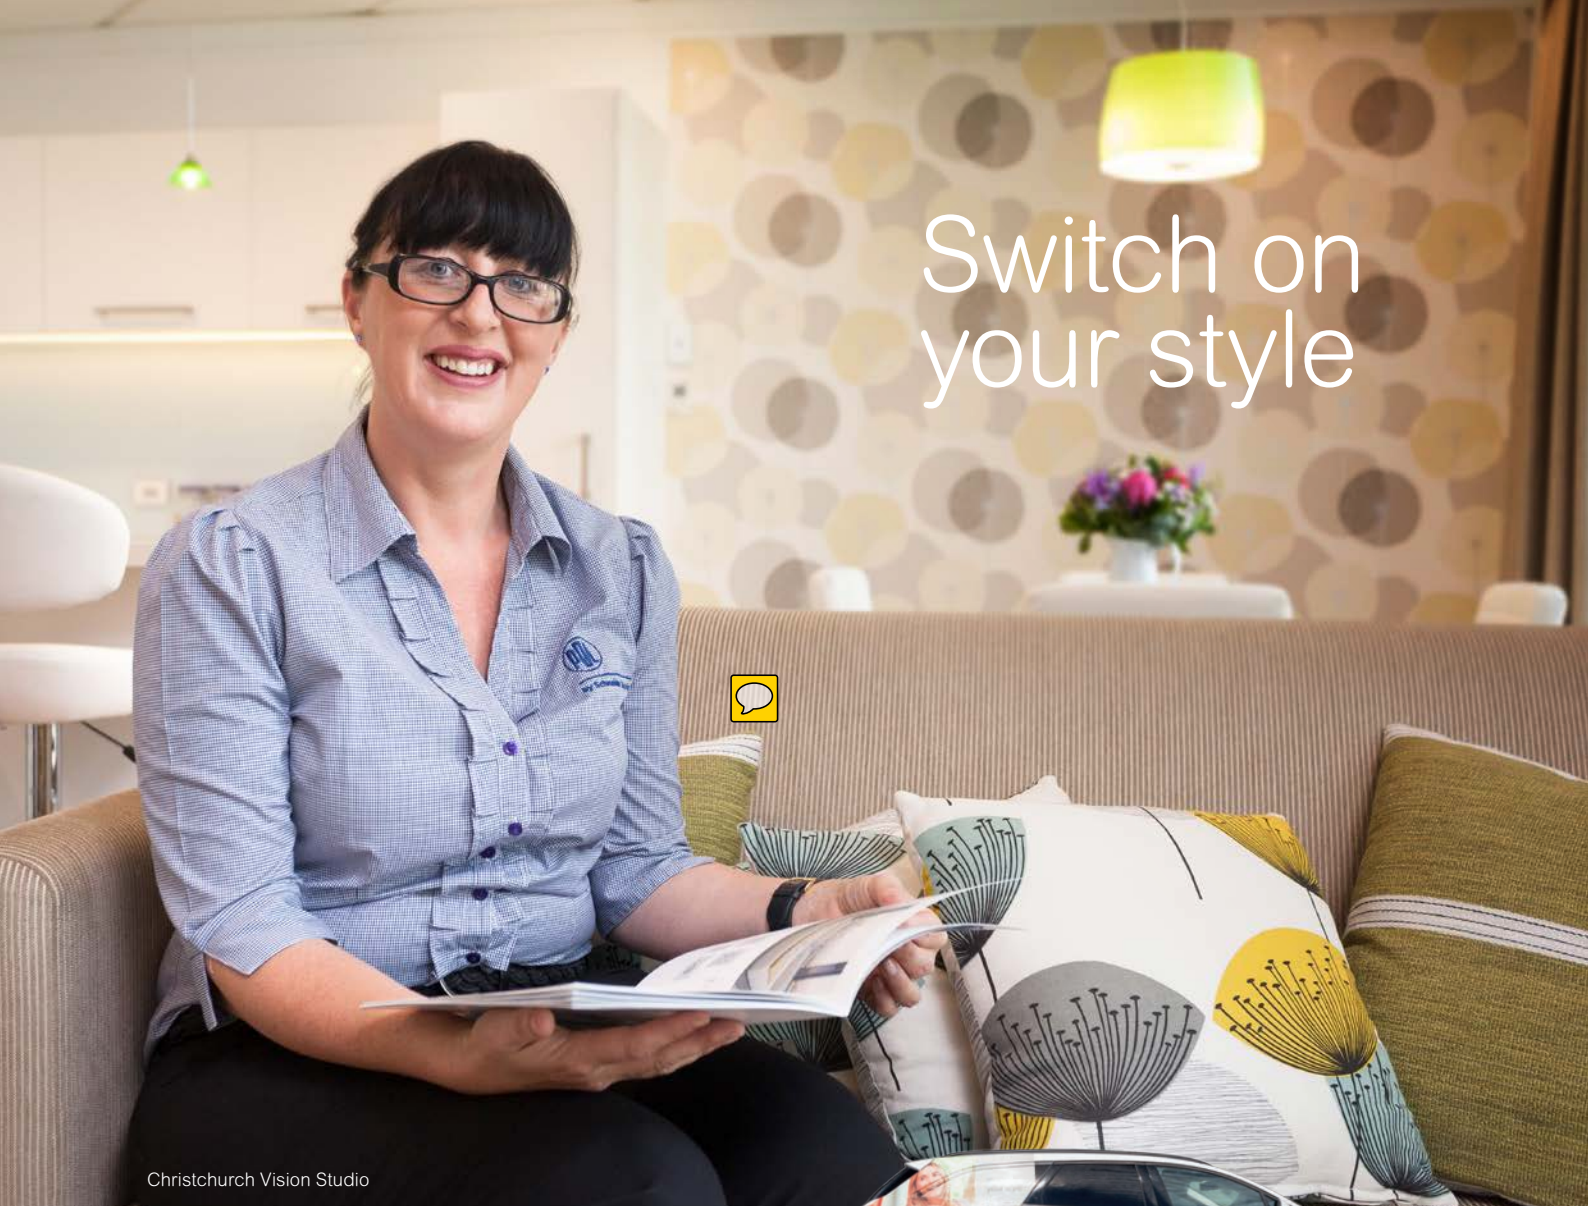

Switch on your style

Christchurch Vision Studio