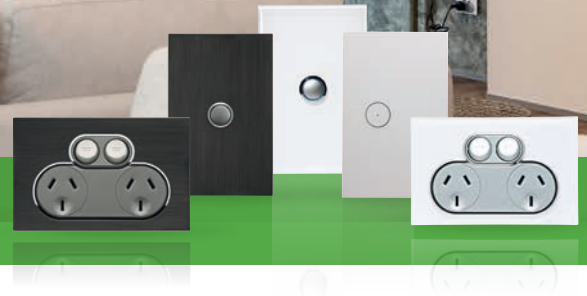

Bring your home to life

Introducing our Vision Studio showrooms

Our Vision Studio showrooms in Auckland and Christchurch are a fully interactive home environment complete with living, dining, kitchen, and outdoor areas. It showcases the variety of electrical solutions we have available. At the Vision Studio you can:

- View our range of switches and sockets, including the Design Award winning Saturn Zen™ range
- Find out about easy, effective energy saving options
- See and try out our home automation set-up
- Receive a customised consultation to complement the nature of your project, existing design choices, and influences
- See your vision come to life with expert advice from our electrical and building industry partners.

Free Vision Studio room consultations are available by appointment, and are suitable for both new builds and renovation projects.